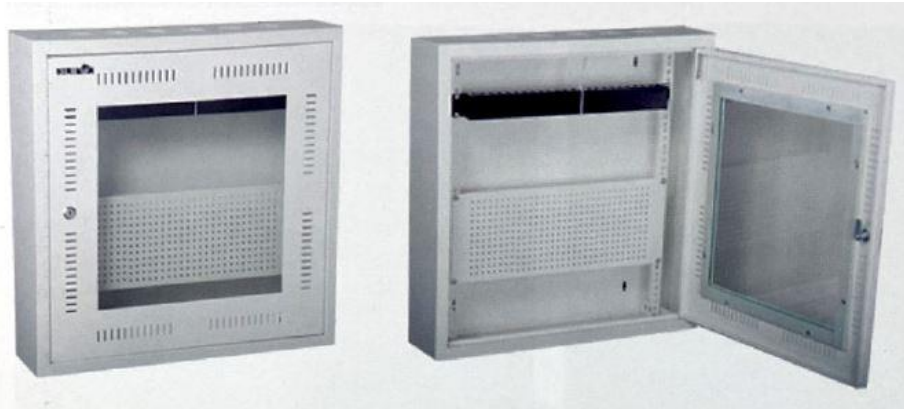

8U ONU CABINET

PN: CM-601508

[Features]

- Single Section four frame tempered glass door.
- Wall mounted OR Flush Mounted Design.
- Advanced Technology Precise size.
- Quick and easy 19” standard installation.
- Total welded structure.
- Cable Entry from top and bottom with knock outs for Easy cable installation.
- IP Degrees: IP20.
- Flexible packing Methods allows for convenient stocking and end user delivery.
- Customization requests are available.

Degreasing, pickling, phosphating and powder coating.

[Material]

SPCC Cold Rolled Steel

[Thickness]

Mounting profile 1.5mm;

[Color]

RAL9004 (black) – RAL7035 (Grey)

Model	Width	Depth	Height
CM-601508	400	150	600