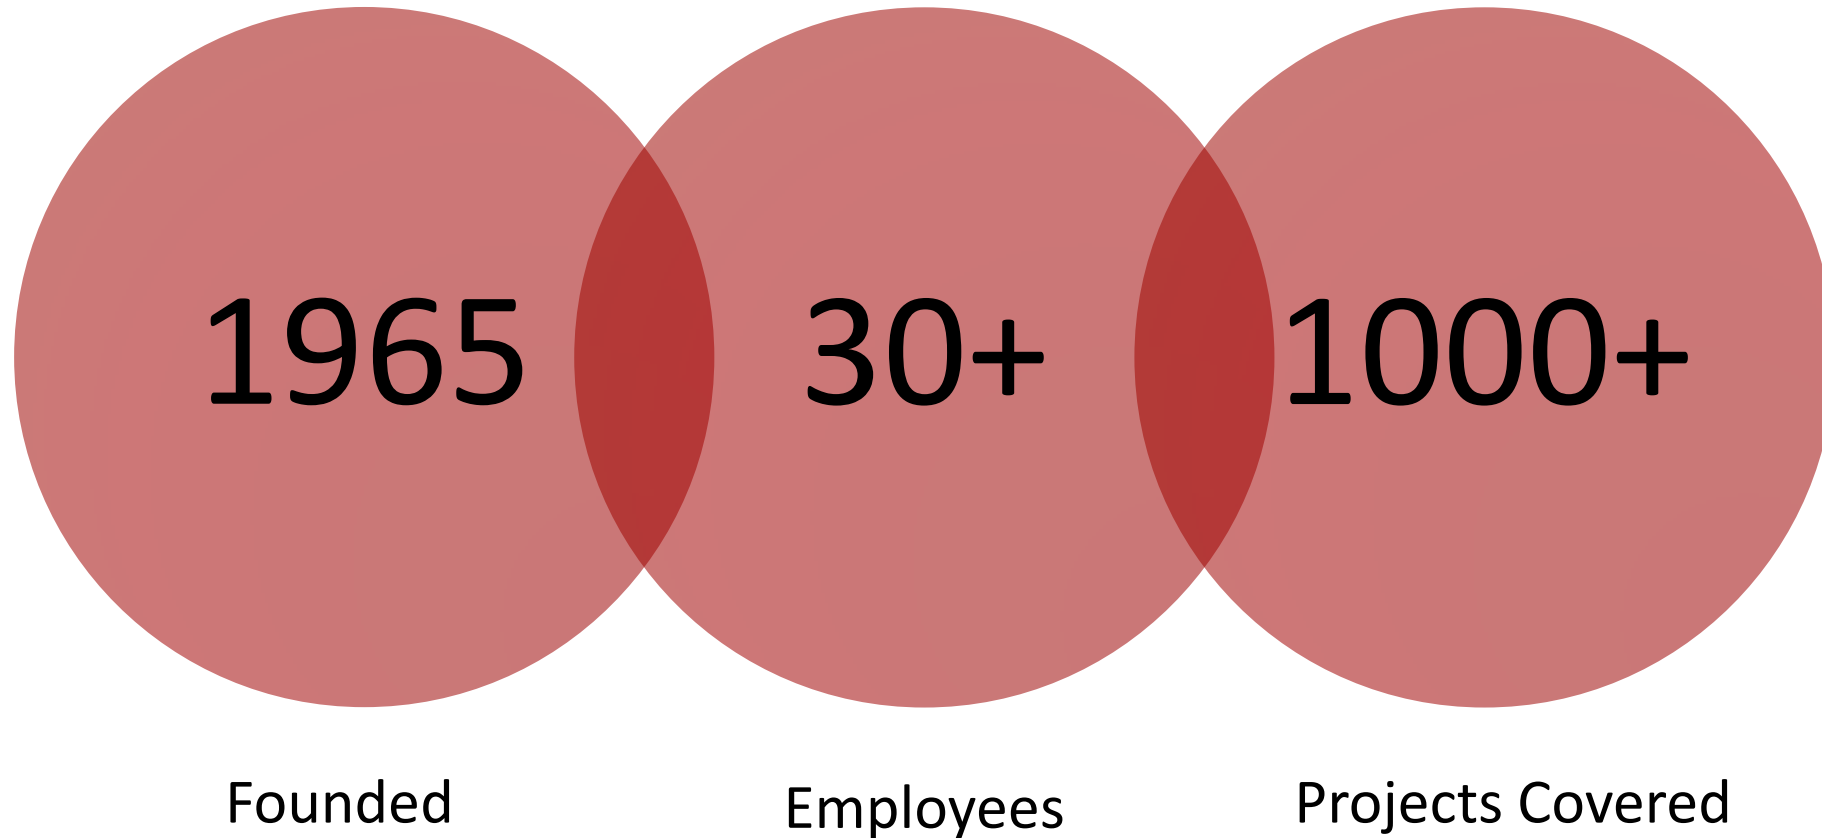

Company Overview