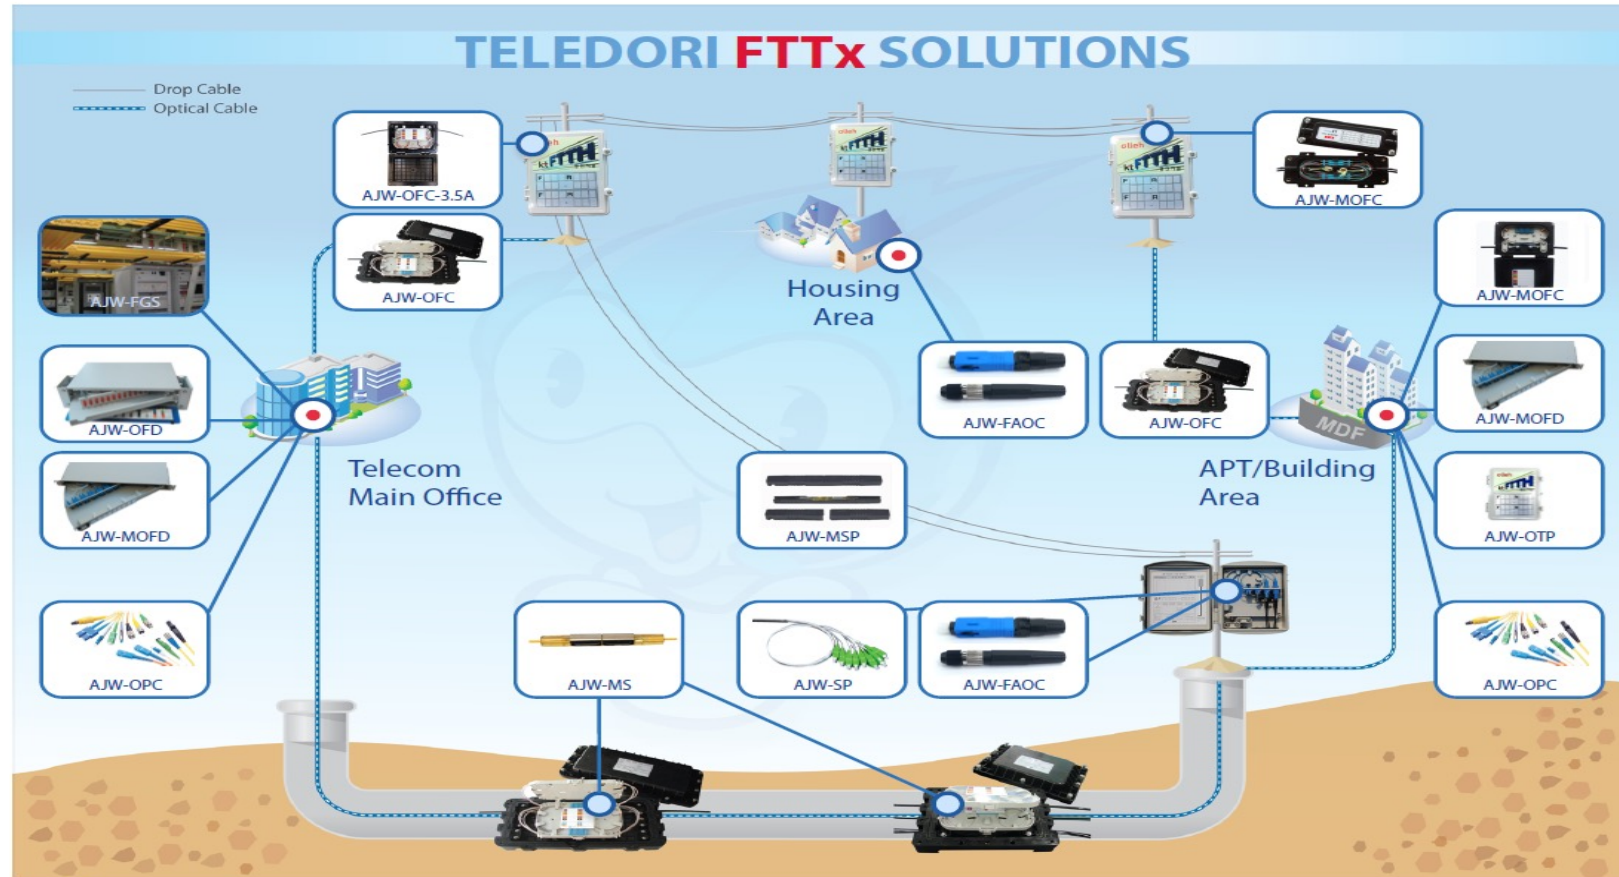

AJWORLD Co., Ltd.

Product Line-Up