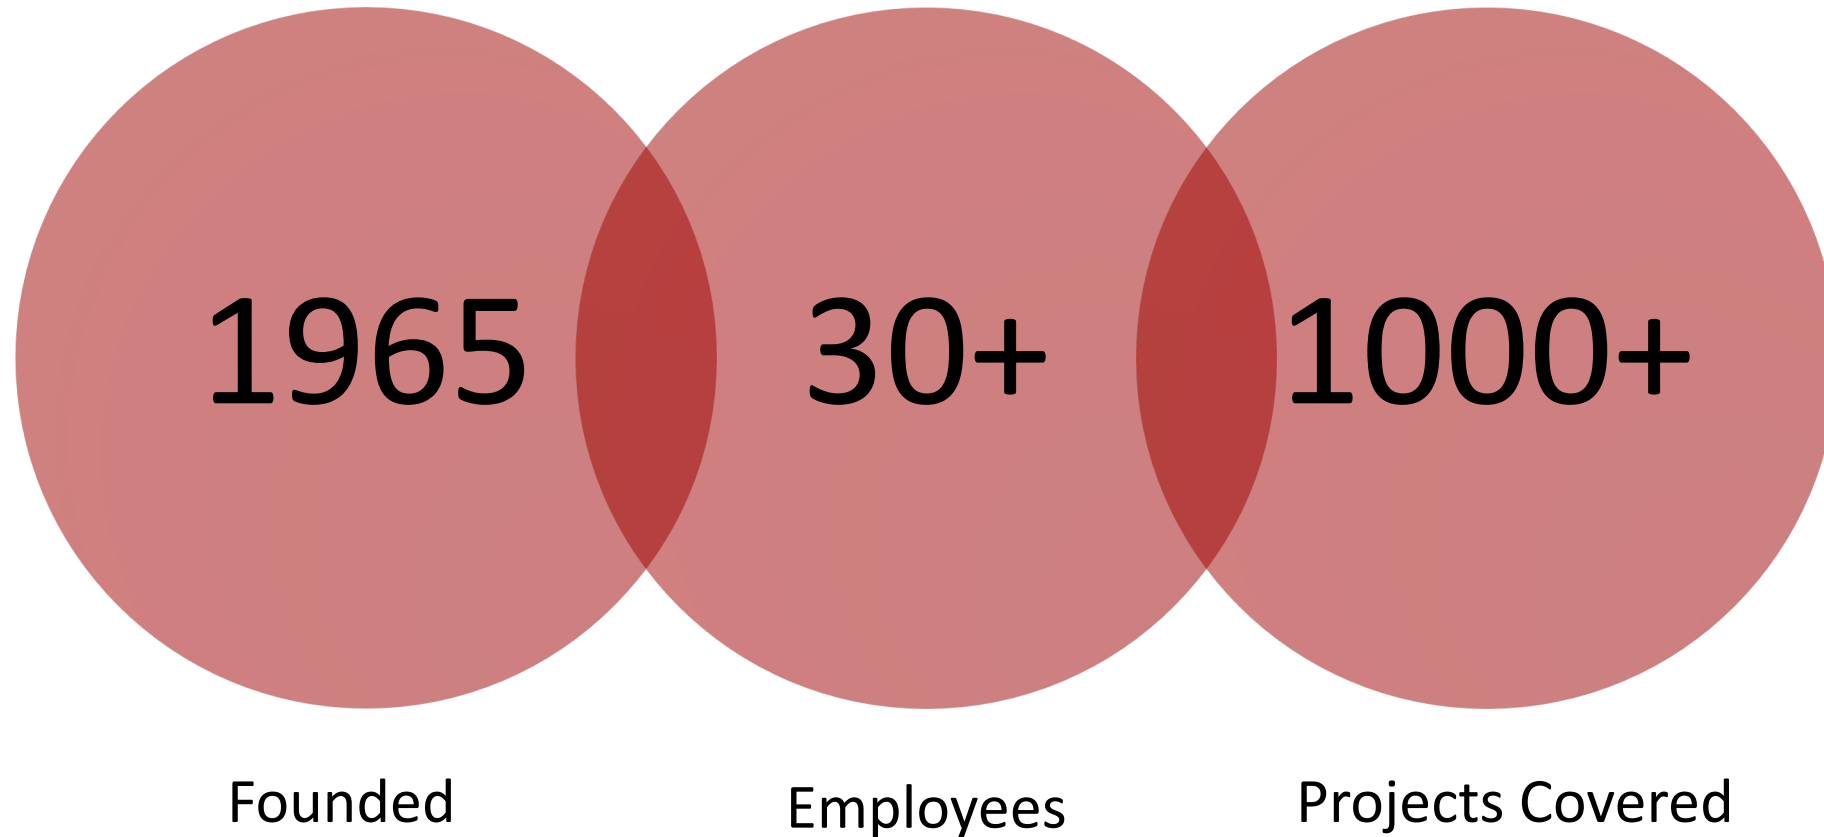

Company Overview